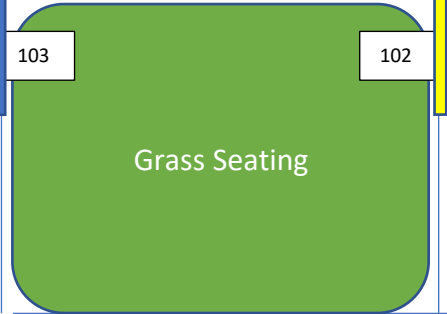

Kindergarten Yard- Seating Map

Auditorium-  
Theater

Room 100-  
Music

Car Only  
Drop  
Off Gate

Preschool

Circle of Chairs  
and  
Desk Seating

Table  
Bench  
Outdoor  
Seating

Walking Drop  
off Gate

Pickup Gate (gate  
monitor will radio  
for students)

PE

PE

PE

Pickup Gate (gate  
monitor will radio  
for students)

Santa Monica Blvd.

Chelsea